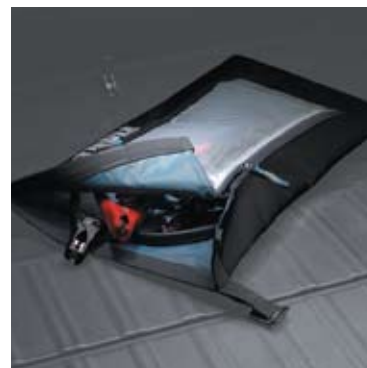

Trunk Organizer Bag

Horizontal trunk organizer with a compact, low-profile design

- Designed to hold jumper cables, tire chains and other maintenance and safety items
- Carry handles and straps for easy portability
- Transparent front panel allows visibility to items inside organizer

Capacity 14 Liter **Weight** 0.2 kg **Dims** 31 x 52 x 20 cm

MODEL: TTTO-1